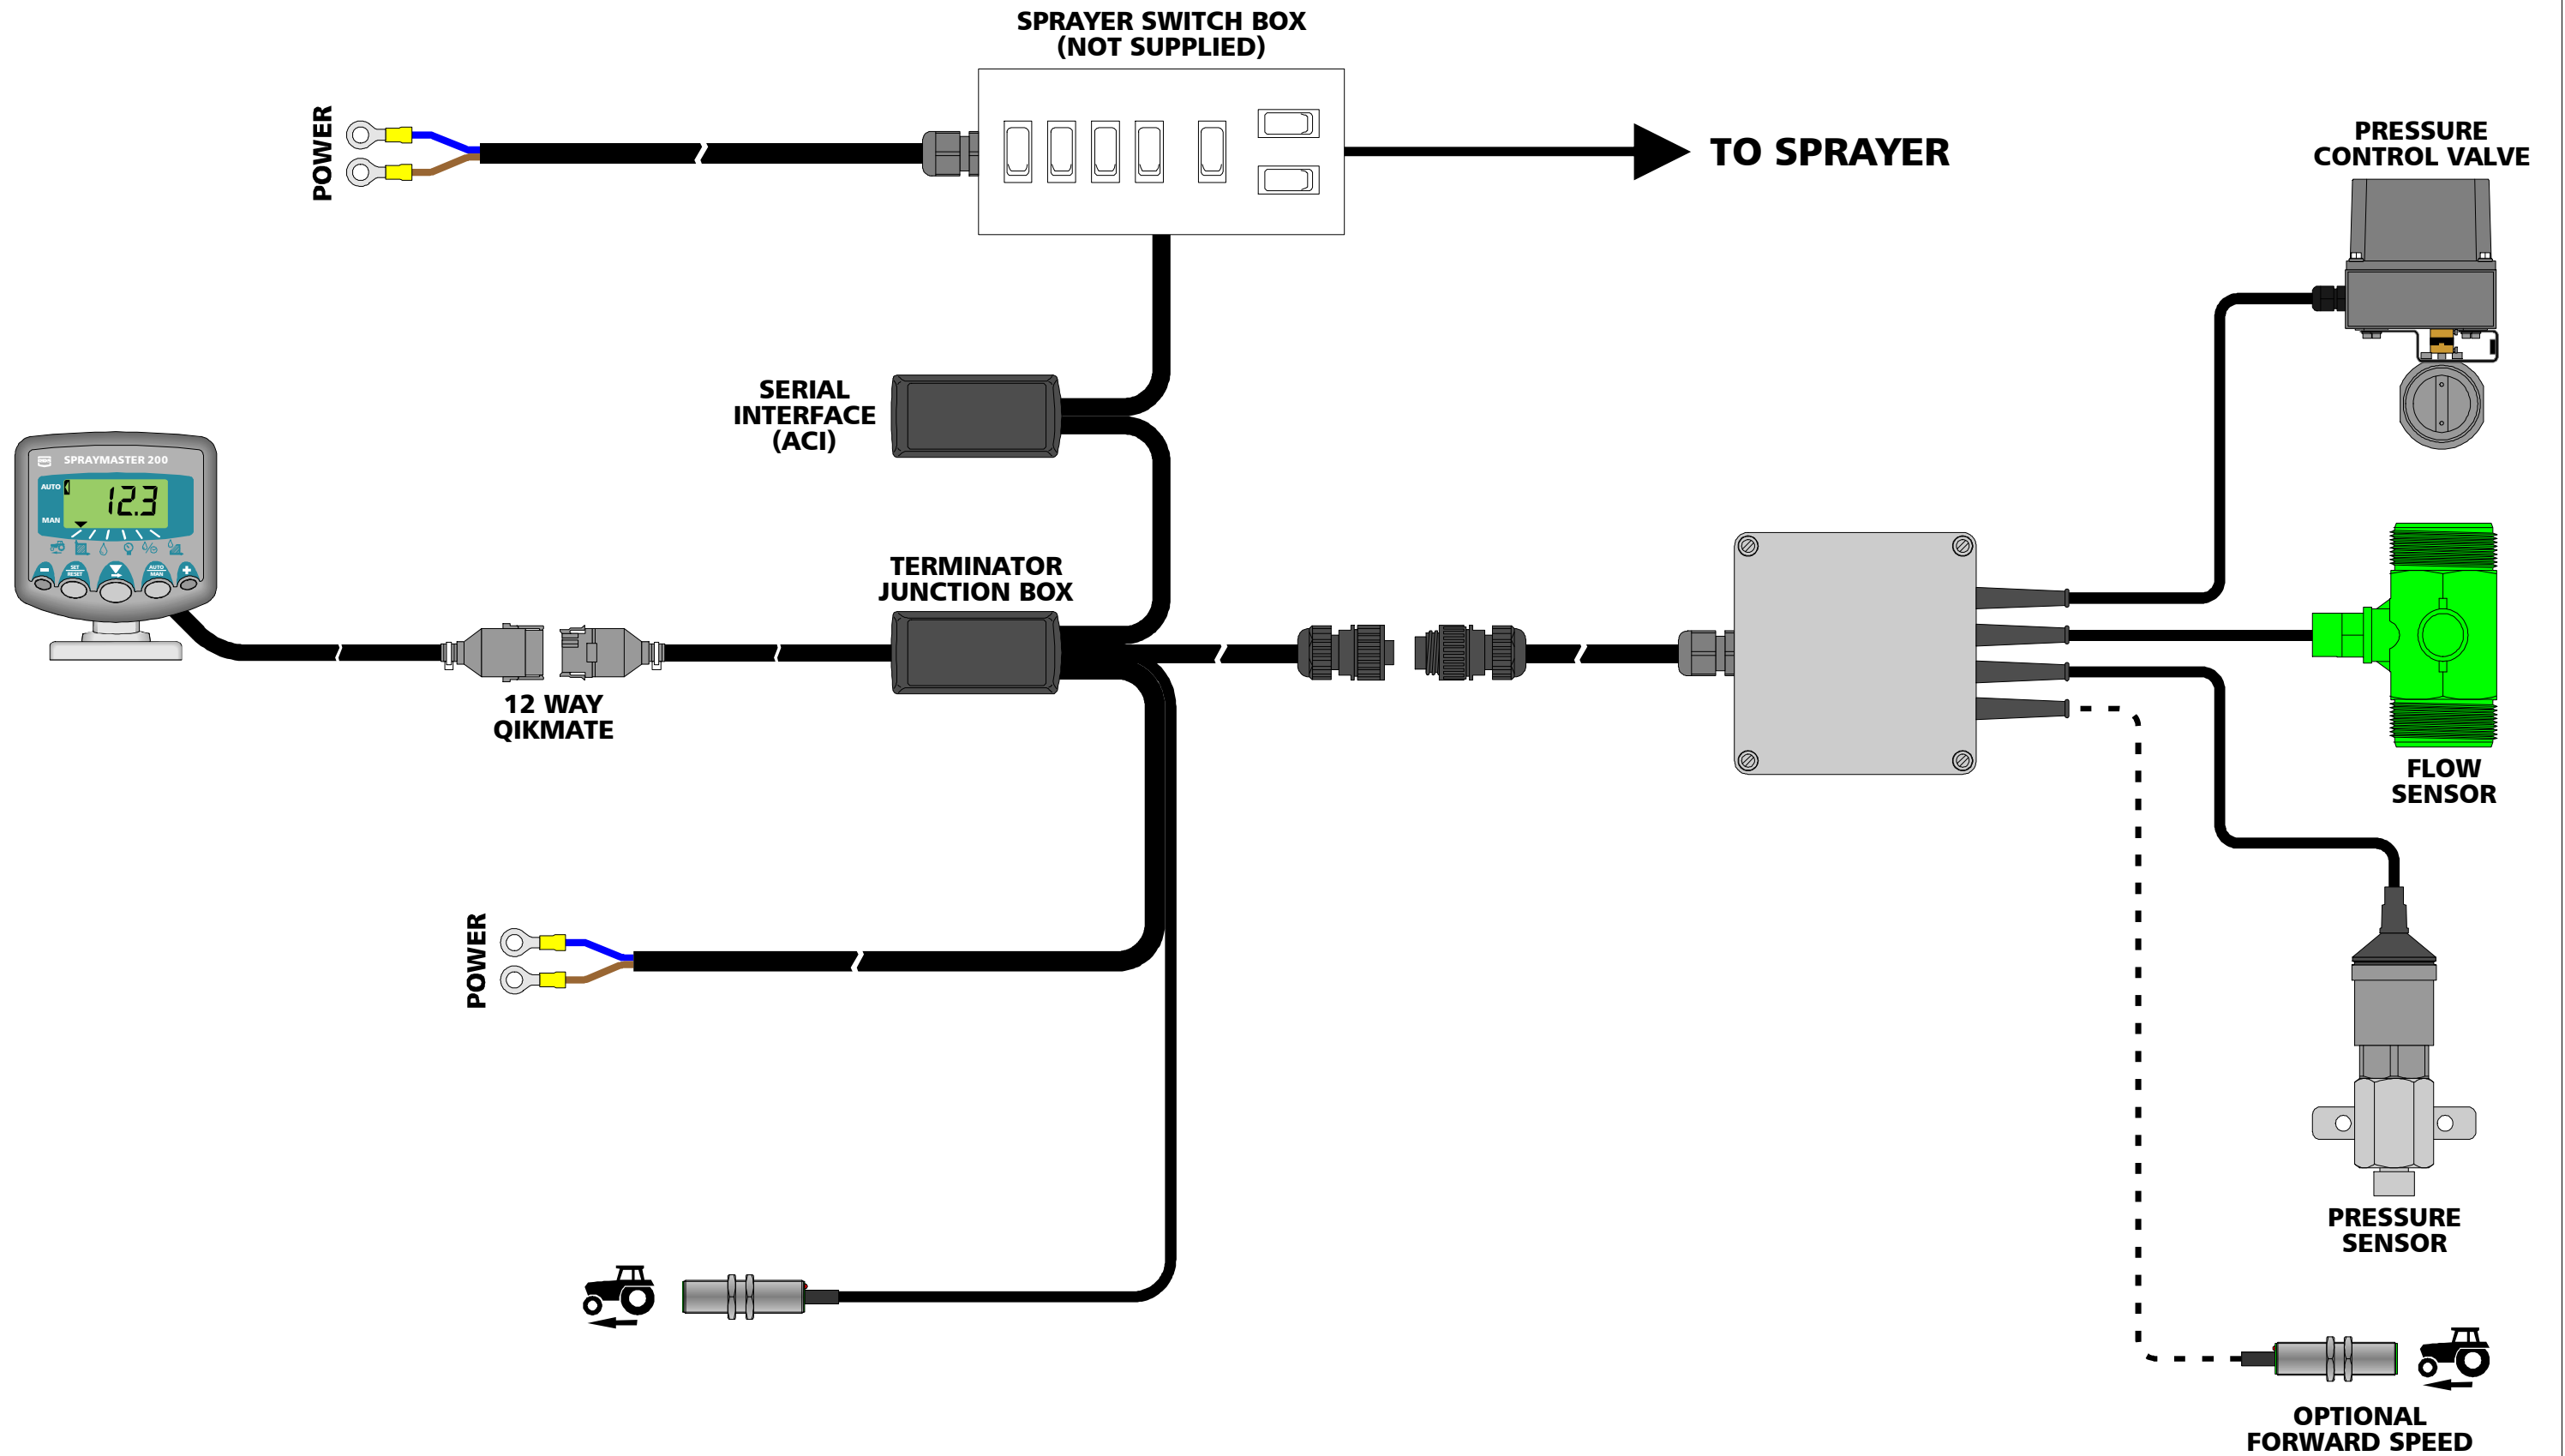

SPRAYMASTER 200 SCHEMATIC

This is an example schematic! RDS can customise the solution to meet with your specific requirements